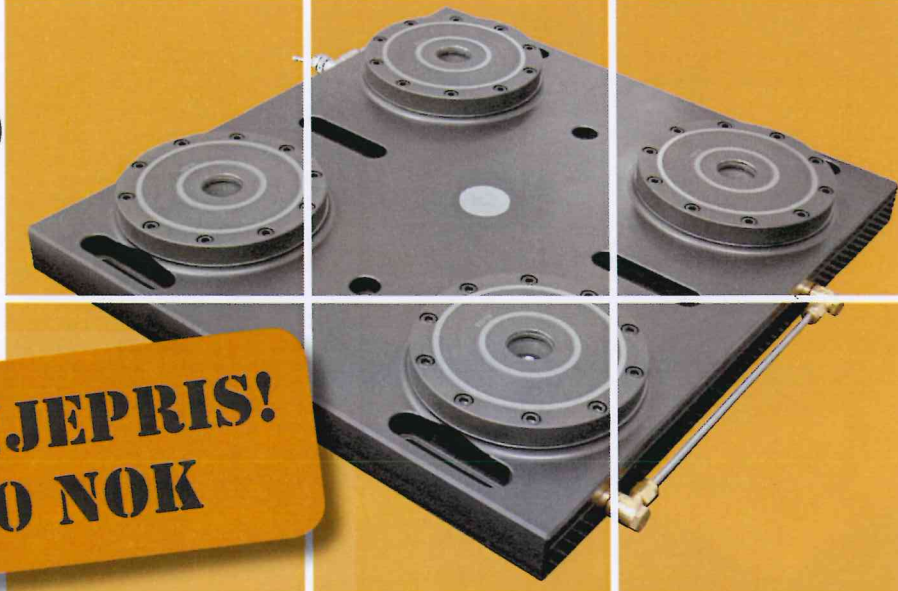

system 3R

Delphin **BASIC**

C242100

**KAMPANJEPRIS!  
29 500 NOK**

## The Delphin Entry Level Baseplate

- ✓ 4 Delphin chucks PSP
- ✓ Including clamping spigot set S812100
- ✓ Centre distance 250 mm
- ✓ Universal fixing hole pattern
- ✓ Clamping force of the plate 52 kN
- ✓ Attractive price!