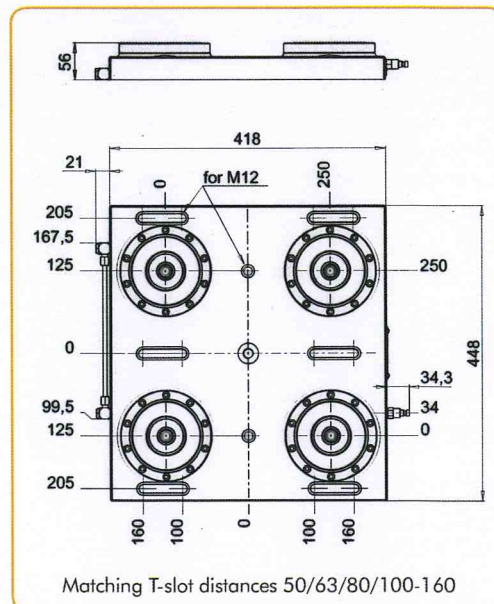

## The Delphin Entry Level Baseplate

- ✓ 4 Delphin chucks PSP
- ✓ Including clamping spigot set S812100
- ✓ Centre distance 250 mm
- ✓ Universal fixing hole pattern
- ✓ Clamping force of the plate 52 kN
- ✓ Attractive price!